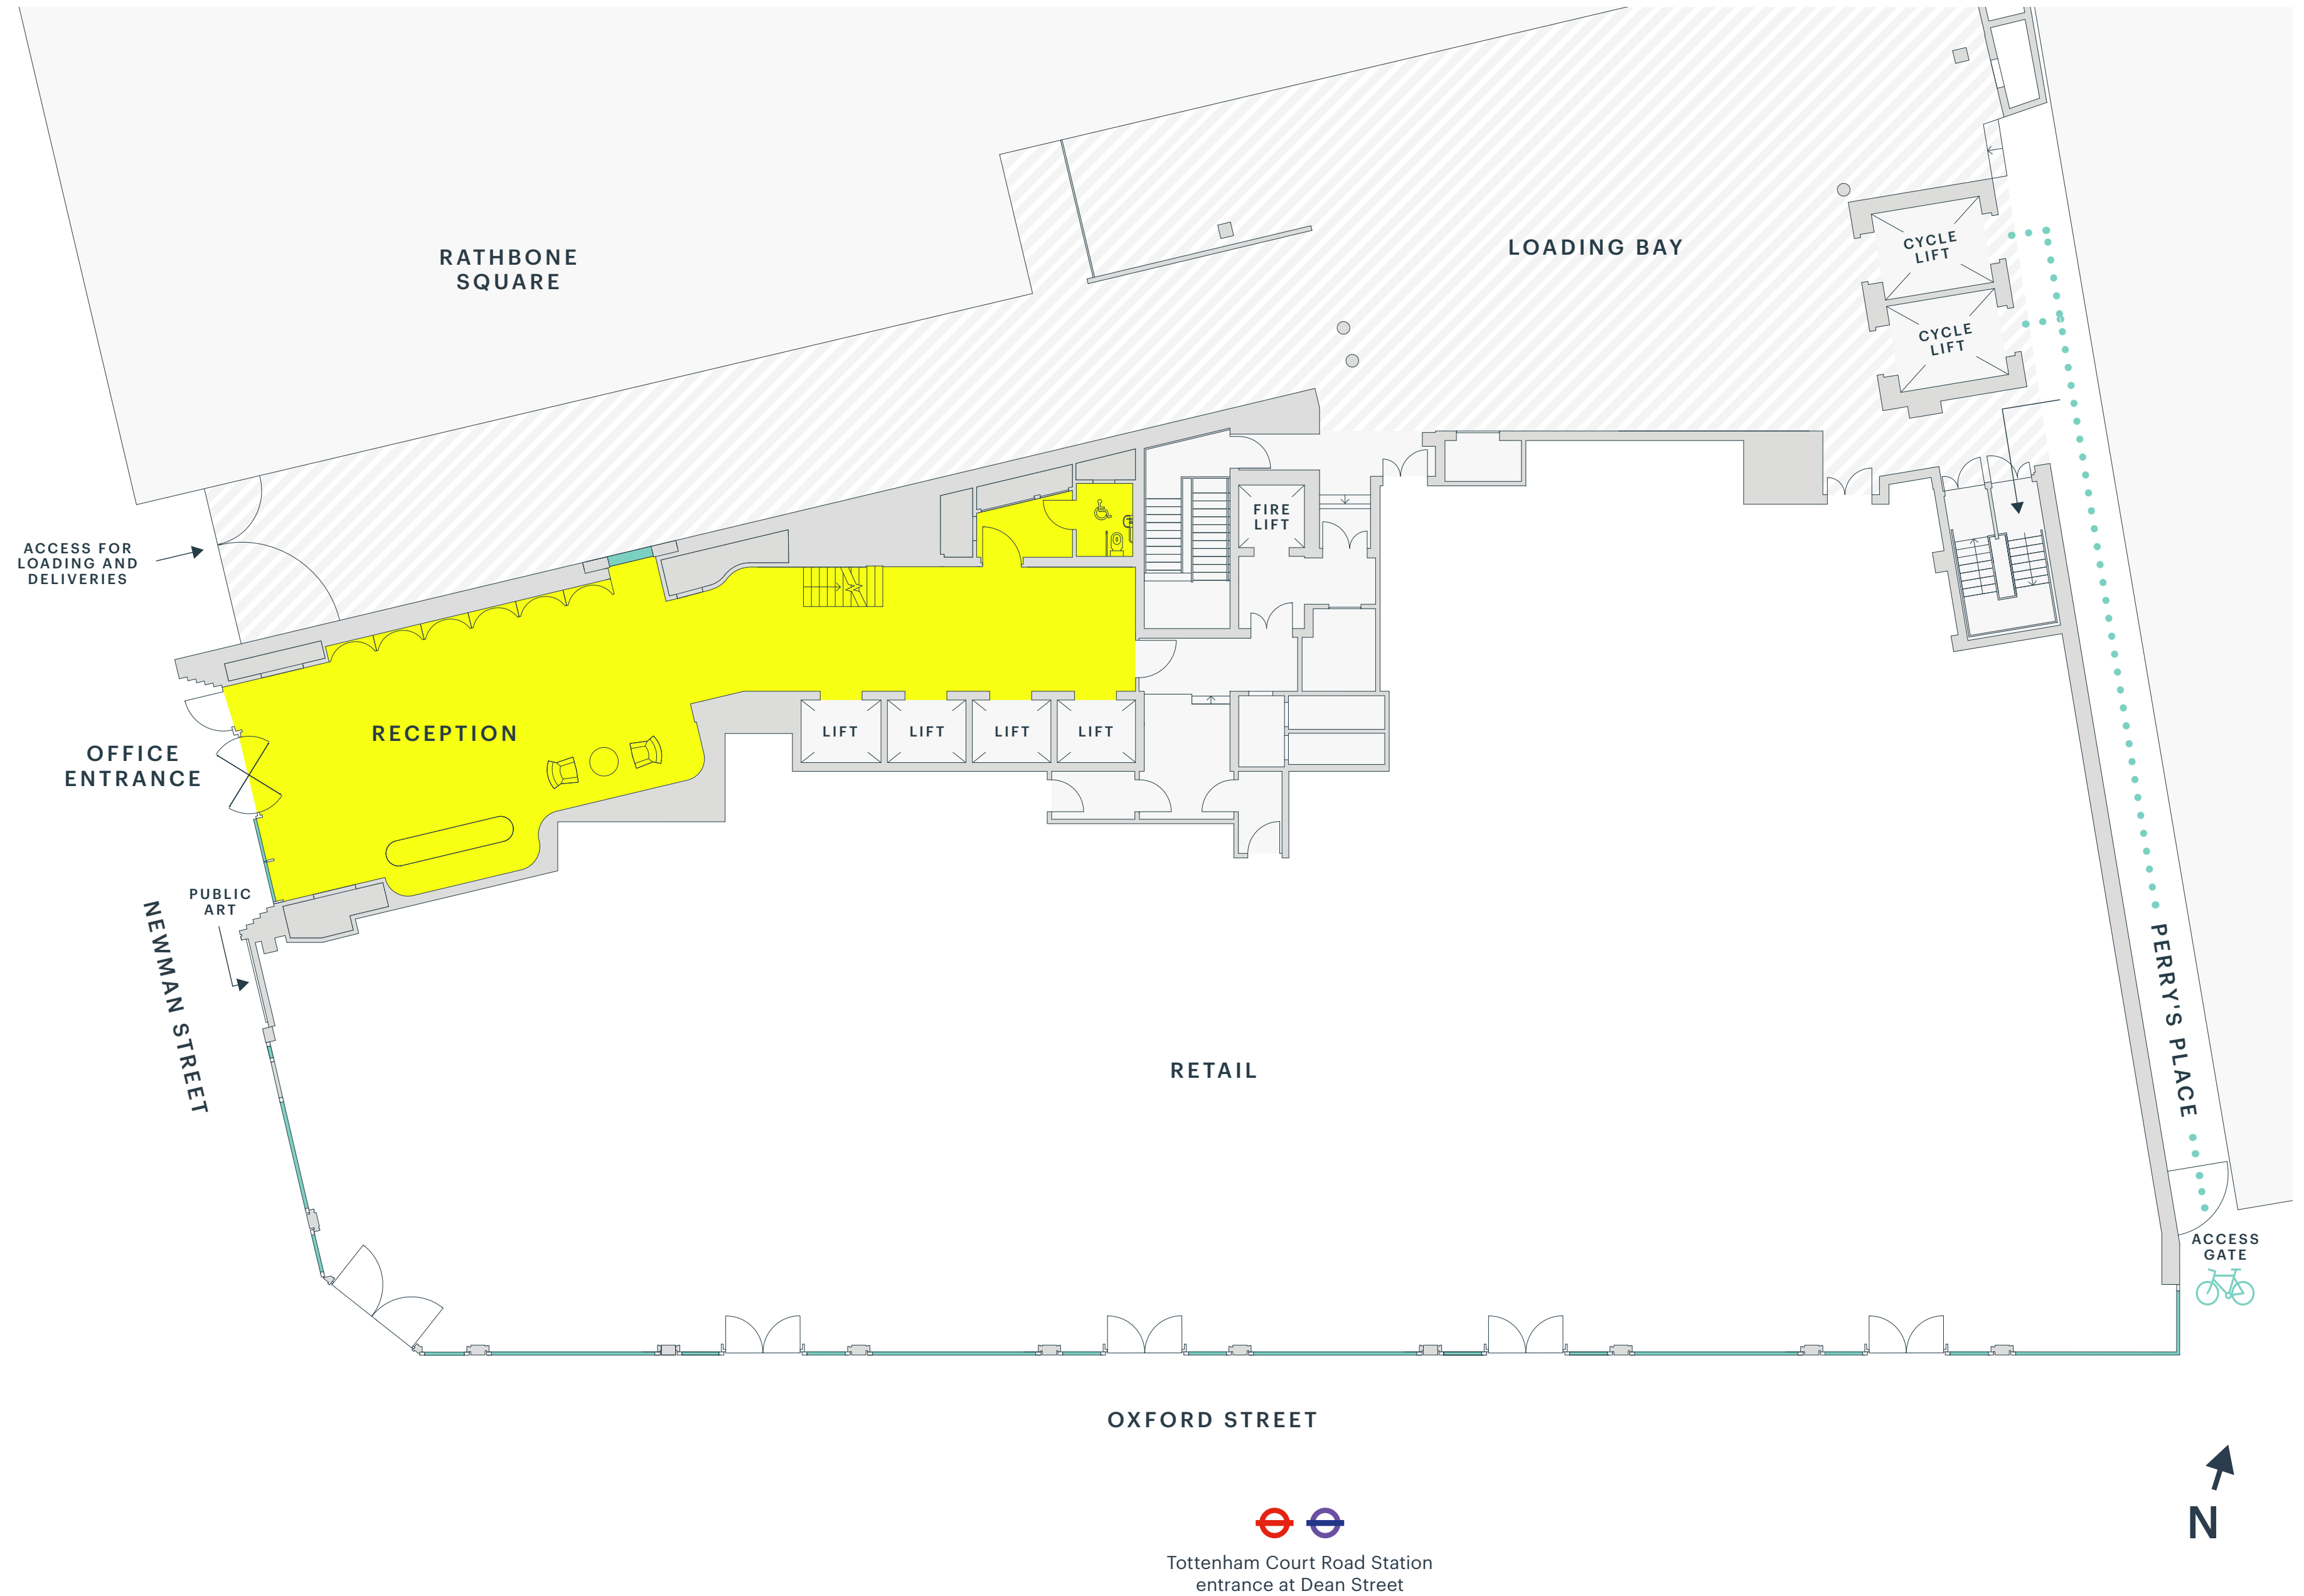

Ground Floor

Reception
1,037 sq ft

Ground Floor

Reception
1,037 sq ft